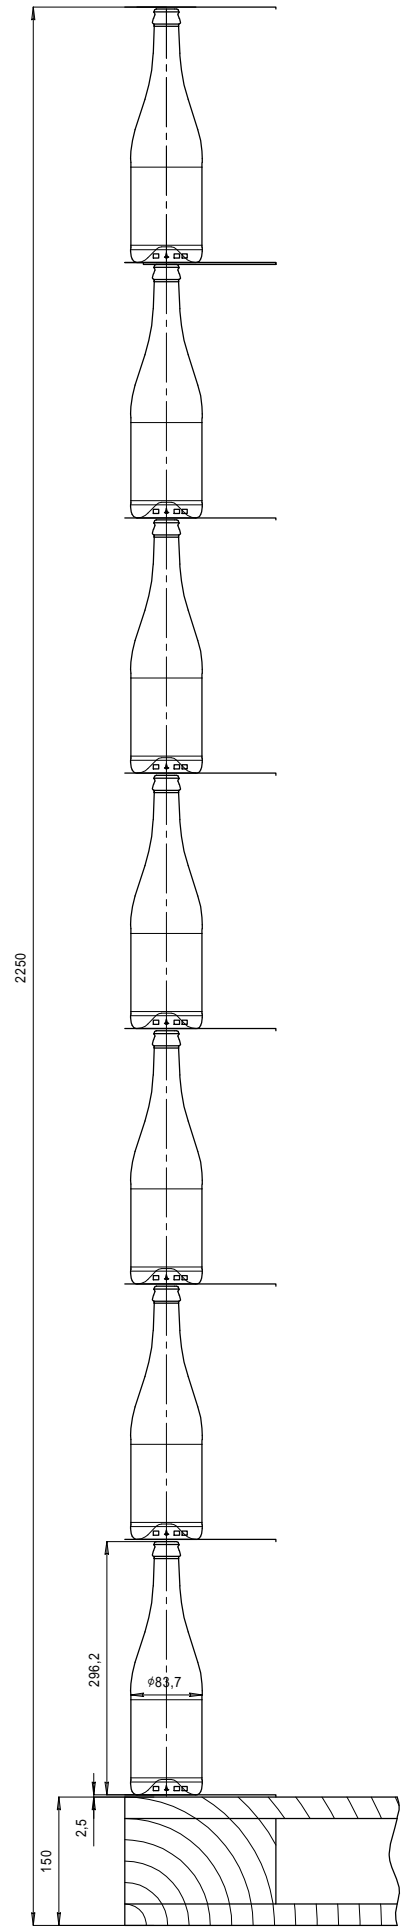

7x14

1	quantity of bottles in the box	176
2	quantity of rows in the pallet	7
3	quantity of bottles in the pallet	1232
4	height of the pallet	2250 MM
5	weight of the pallet	730kg