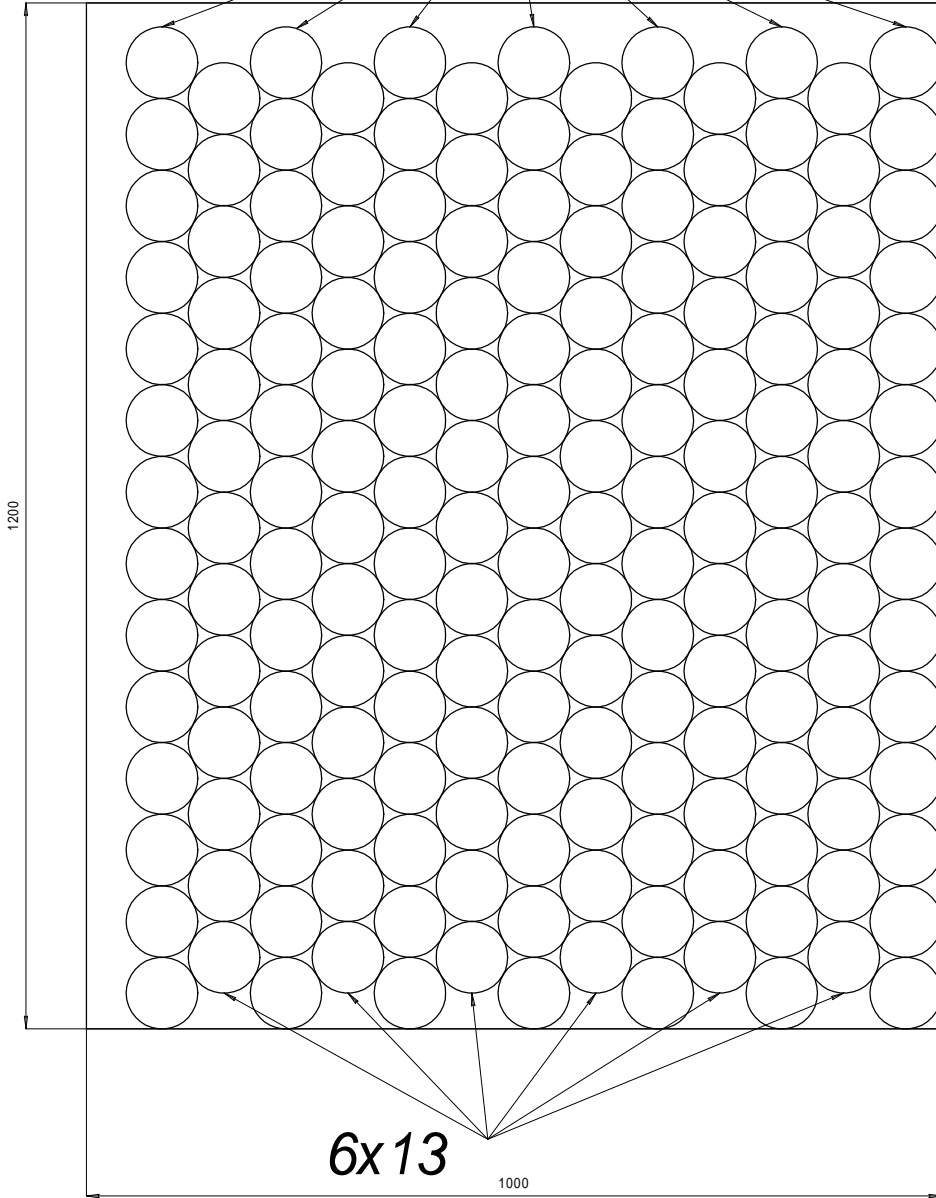

7x14

1	quantity of bottles in the box	176
2	quantity of rows in the pallet	7
3	quantity of bottles in the pallet	1232
4	height of the pallet	2250 MM
5	weight of the pallet	730kg